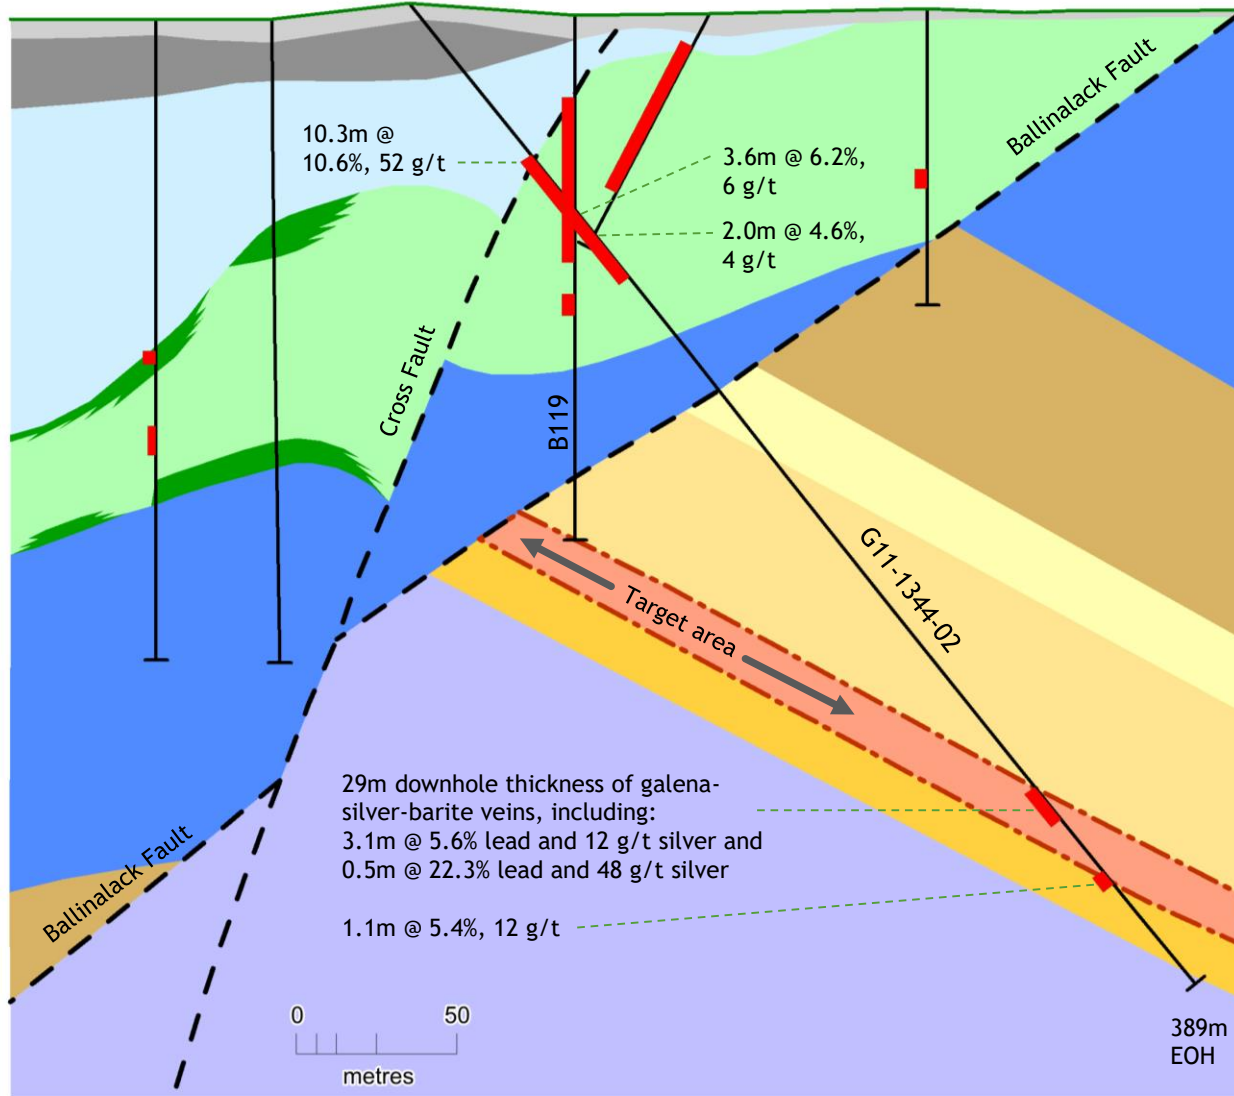

N

S

Legend:

- Overburden
- Tober Colleen
- Upper ABL
- Waulsortian Reef
- Reef Equivalent
- Lower ABL
- Shaley Pales
- Upper Pale Beds Sandstone
- Mixed Pale Beds
- Birdseye Micrite
- Basal Clastics
- Lower Paleozoics
- Fault
- Mineralised Zone
- % Zinc + Lead Combined (unless otherwise noted)
- g/t Silver Grade